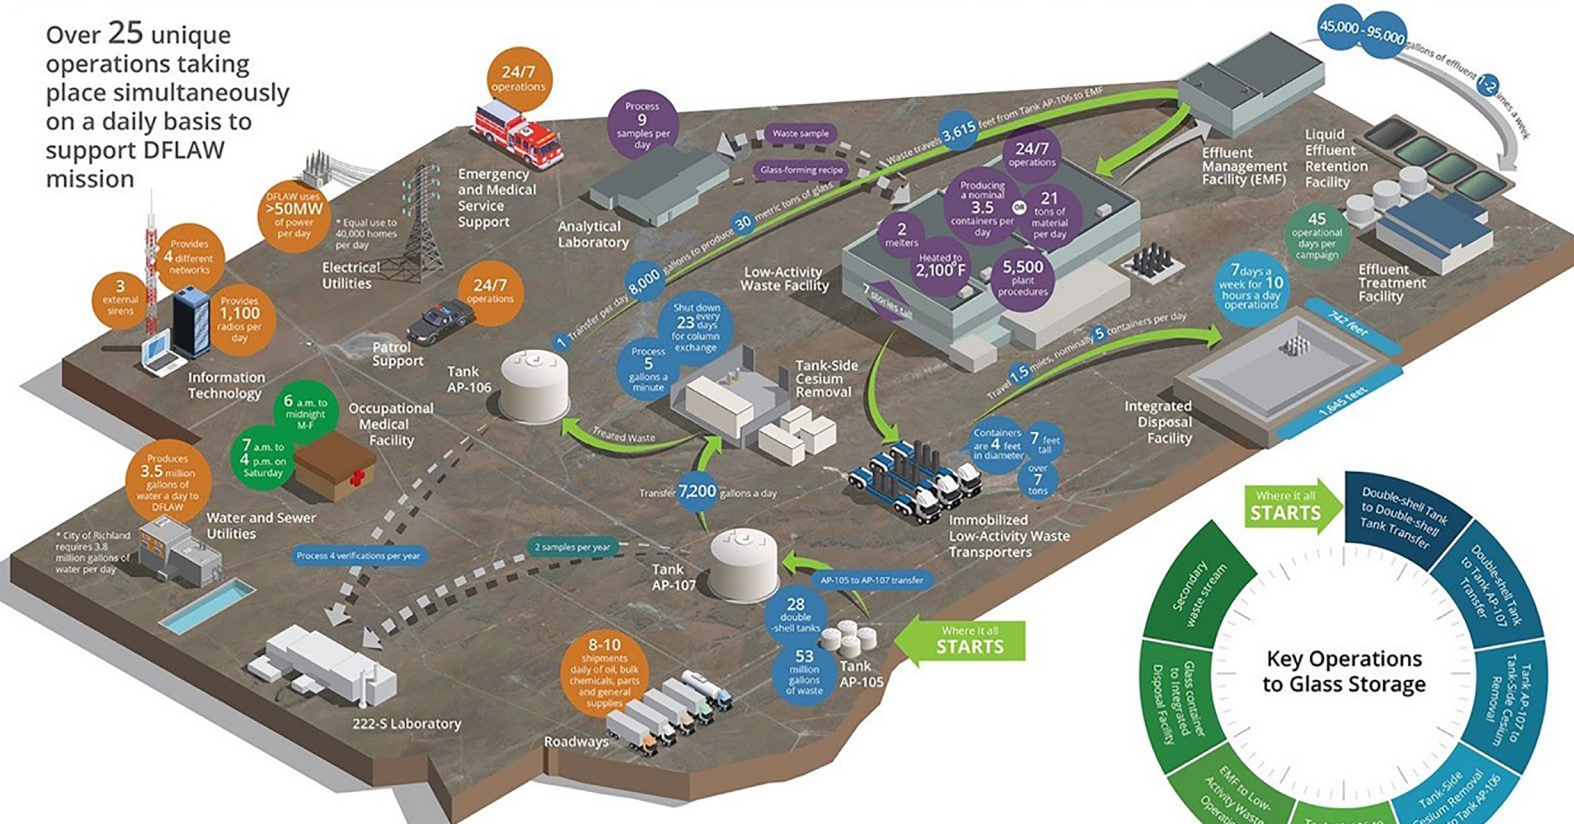

Day in the Life of Direct-Feed Low-Activity Waste (DFLAW)

Over 25 unique operations taking place simultaneously on a daily basis to support DFLAW mission